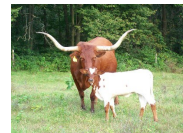

<http://www.hiredhandsoftware.com>