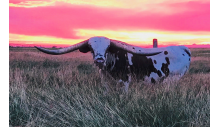

TTT: 54.0000 on 06/17/2024

BCR Icon Kat 241

ICON OF RM

BCR KATHERINE of CASTILE
719

SAFARI BL CHEX

RM SWEETHEART PAT

SWAGGER BCB

ECR REIGN OF CASTILE