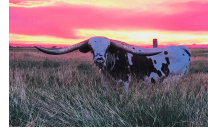

White with brown spots Nice big bodied heifer. Exciting possibilities with this heifer

TTT: 54.0000 on 06/17/2024

BCR Icon Kat 241

ICON OF RM

BCR KATHERINE of CASTILE  
719

SAFARI BL CHEX

RM SWEETHEART PAT

SWAGGER BCB